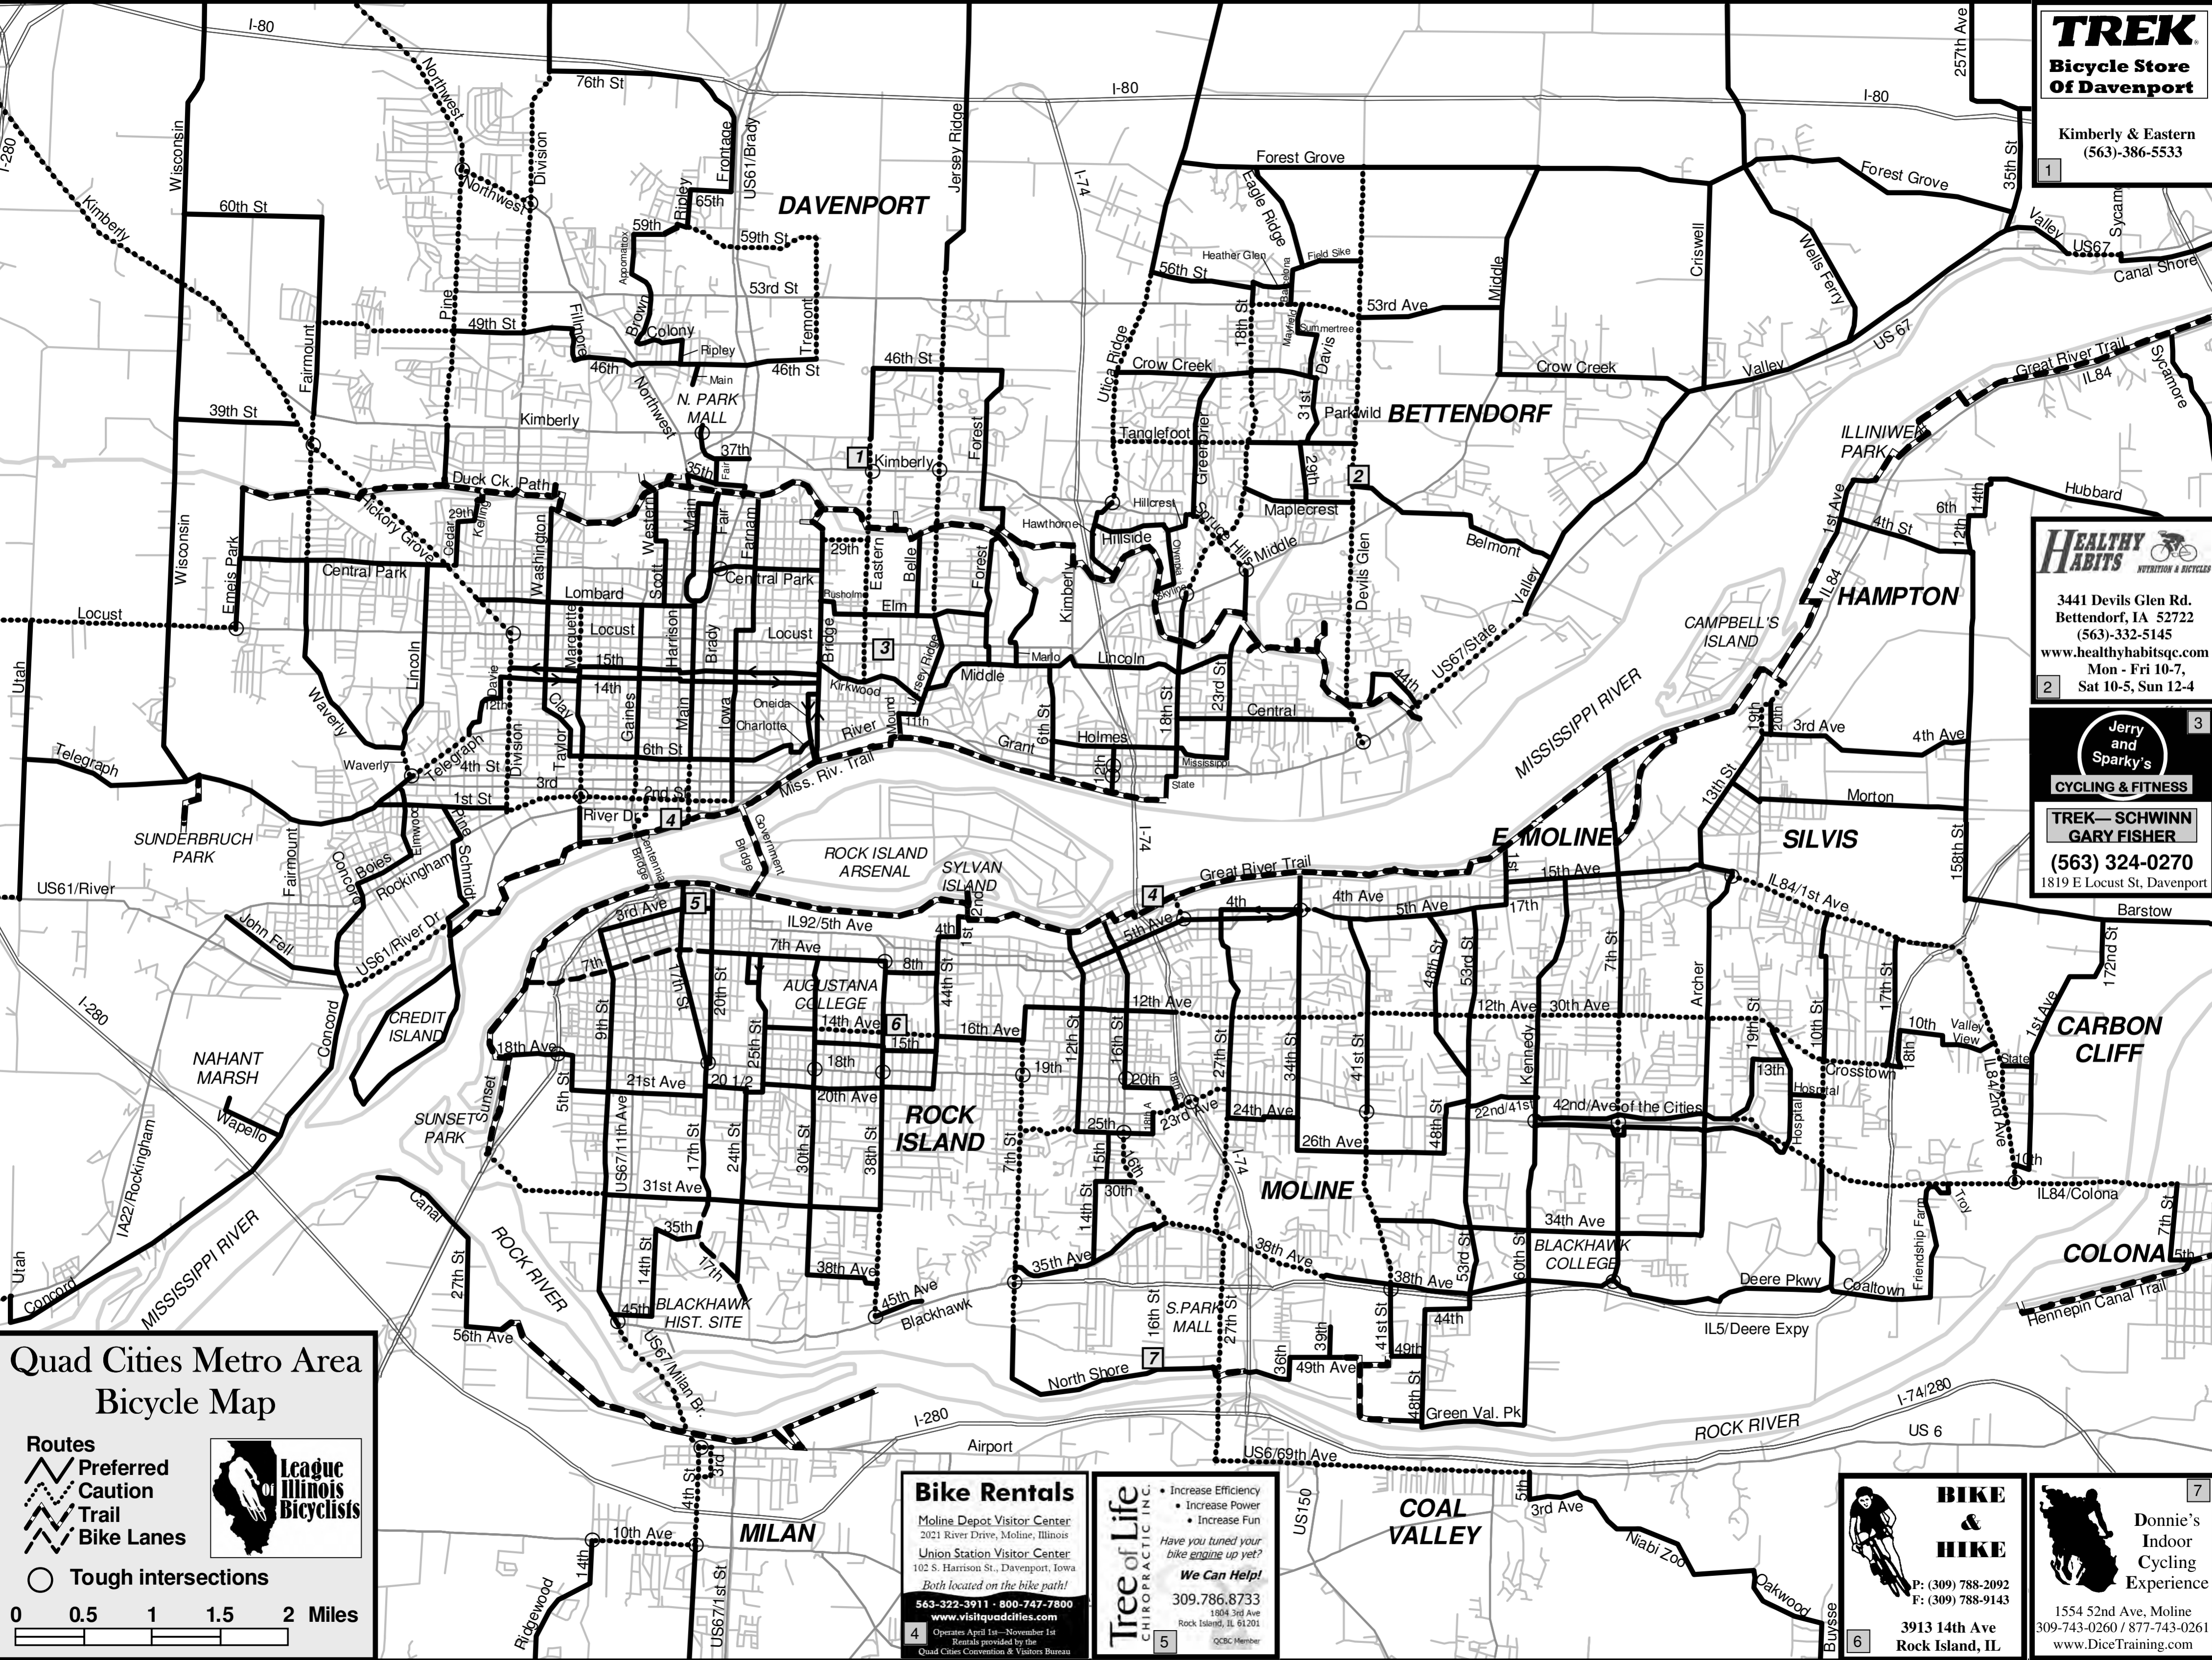

**Quad Cities Metro Area
Bicycle Map**

Routes

- Preferred
- Caution
- Trail
- Bike Lanes

Tough intersections

0 0.5 1 1.5 2 Miles

League of Illinois Bicyclists

Bike Rentals

Moline Depot Visitor Center
2021 River Drive, Moline, Illinois

Union Station Visitor Center
102 S. Harrison St., Davenport, Iowa

Both located on the bike path!

563-322-3911 • 800-747-7800
www.visitquadcities.com

Operates April 1st - November 1st
Rentals provided by the
Quad Cities Convention & Visitors Bureau